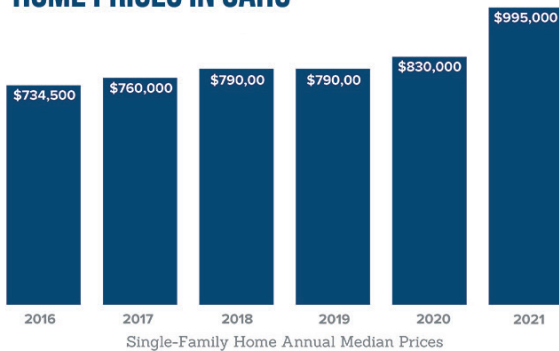

The Case Against Case
www.thecaseagainstcase.com

KRESS
FOR
HAWAII
U.S. CONGRESS
DISTRICT 1

DONATE

WHAT KIND OF MAN THANKS HIMSELF?

Recent YouTube Ad, essentially Thanking Himself for providing affordable housing in Hawai'i

NAHB is headquartered in Washington, D.C.

Whose interests are being supported here?

WHAT KIND OF MAN TAKES CREDIT FOR THINGS NOT ACTUALLY OCCURRING?

HOME PRICES IN OAHU

“The median price of homes in December 2021 was \$1.06 million, a 22 percent increase from 2020, according to Locations Hawaii.... This overheated housing market has dramatically impacted the cost of living in Hawaii, making it difficult for many working families to make ends meet or find affordable housing.”